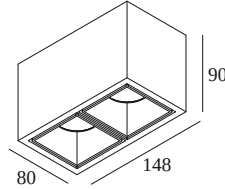

BOXY 2 L 93033 DIM8

10727 9328 W-W

AVAILABLE IN

ALU GREY-ALU GREY 10727 9328 A-A

BLACK-BLACK 10727 9328 B-B

BLACK-FLEMISH BRONZE 10727 9328 B-FBR

BLACK-FLEMISH GOLD 10727 9328 B-FG

WHITE-WHITE 10727 9328 W-W

[View on website](#)

General info

LOCATION	indoor
INSTALLATION	Ceiling Surface mounted
INGRESS PROTECTION	IP20
WEIGHT (KG)	0.8
ADJUSTABILITY	non adjustable
INFORMATION	2 x REFLECTOR FL-33° INCL.DIMMABLE POWER SUPPLY 350mA-DC >> B-MMAT only interior use - other colours also exterior use